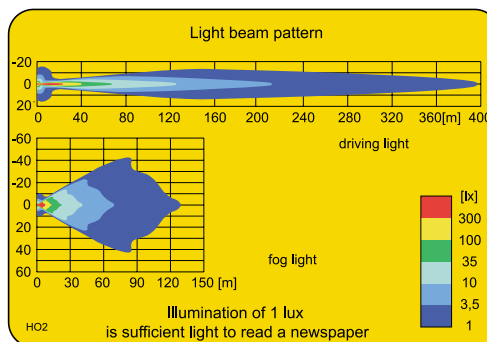

Other versions

2HO lamps with chrome bodies and parts.

The chrome version is galvanized with three coats of metal on ABS plastic body (Cu-10 μm, Ni-20 μm, Cr-1 μm).

Bulbs

Fit bulb type:
H3 12V 55W-100W or
H3 24V 70-100W
T4W 12V or 24V (BA9s cap)

Additional equipment

Some versions come with a full lens cover (cat. number A.25476) or with a stone guard (cat. number A.37600), which emphasize styling, extend working life and protect from accidental damage.

Replacement parts

Parking light bulb holder
- catalogue number A.05921.

Parameters

Watertightness IP55.
The driving light guide number which specifies the light's maximum candle power is 40 (it is about 200 lx within distance of 25 m).

Mounting methods

Can be mounted on a vehicle as vertically standing or pendent mounting.

Cat. number	Homolog. code	Light function			Lens colour		Housing		Accessories				Application		Mounting			Side			Packaging / pc		
		fog light	driving light	parking light	clear	blue	black	chrome-plated	bulb H3 12V	bulb H3 24V	stone guard	wire	universal	dedicated	bracket	bumper cavity	spoiler / front grill	right	left	right / left	blister pack	carton box	
2HO.14960	149	•	•		•		•					•	•	•						•		1	
2HO.15361	149	•	•		•		•					•	•	•						•		1	
2HO.35961	149	•	•		•		•					•	•	•						•		1	
2HO.15160	151		•	•	•		•					•	•	•						•		1	
2HO.15561	151		•	•	•		•					•	•	•						•		1	
2HO.35861	151		•	•	•		•					•	•	•						•		1	
2HO.40160	151		•	•		•		•				•	•	•						•		1	
2HO.40261	151		•	•		•		•				•	•	•						•		1	
2HO.40361	151		•	•		•		•				•	•	•						•		1	

Homologation code means identifier of certification number.

- headlamps
- additional lamps
- work lamps
- special lamps
- signalling lamps
- bicycle lamps
- accessories