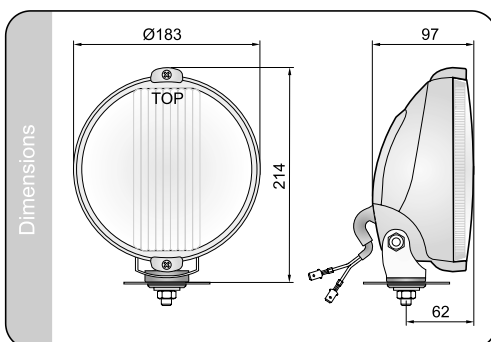

Other versions

2HO lamps with chrome bodies and parts.

The chrome version is galvanized with three coats of metal on ABS plastic body (Cu-10 μm, Ni-20 μm, Cr-1 μm).

Bulbs

Fit bulb type:
H3 12V 55W-100W or
H3 24V 70-100W
T4W 12V or 24V (BA9s cap)

Additional equipment

Some versions come with a full lens cover (cat. number A.25476) or with a stone guard (cat. number A.37600), which emphasize styling, extend working life and protect from accidental damage.

Replacement parts

Parking light bulb holder
- catalogue number A.05921.

Parameters

Watertightness IP55.
The driving light guide number which specifies the light's maximum candle power is 40 (it is about 200 lx within distance of 25 m).

Mounting methods

Can be mounted on a vehicle as vertically standing or pendent mounting.

Cat. number	Homolog. code	Light function			Lens colour		Housing		Accessories				Application		Mounting			Side			Packaging / pc		
		fog light	driving light	parking light	clear	blue	black	chrome-plated	bulb H3 12V	bulb H3 24V	stone guard	wire	universal	dedicated	bracket	bumper cavity	spoiler / front grill	right	left	right / left	blister pack	carton box	
2HO.14960	149	•	•		•		•					•	•	•						•		1	
2HO.15361	149	•	•		•		•					•	•	•						•		1	
2HO.35961	149	•	•		•		•					•	•	•						•		1	
2HO.15160	151		•	•	•		•					•	•	•						•		1	
2HO.15561	151		•	•	•		•					•	•	•						•		1	
2HO.35861	151		•	•	•		•					•	•	•						•		1	
2HO.40160	151		•	•		•		•				•	•	•						•		1	
2HO.40261	151		•	•		•		•				•	•	•						•		1	
2HO.40361	151		•	•		•		•				•	•	•						•		1	

Homologation code means identifier of certification number.

- headlamps
- additional lamps
- work lamps
- special lamps
- signalling lamps
- bicycle lamps
- accessories