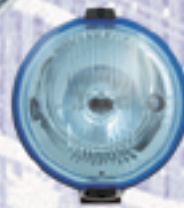

WESEM

additional lamps

Ø 183

2H0

*halogen fog lights
and driving lights*

generous light

watertightness IP55

additional parking light

Construction and parameters

Application

Particularly designed for trucks and off-road vehicles.

Detailed information

Construction:

- metal reflector
- black plastic housing
- glass lens
- mounting bracket
- anti-shock bracket
- wiring with seal, tipped with F2,5 and A2,5 terminals
- parking light bulb holder
- main bulb (optional)

Lens colour

Driving lights are manufactured with clear or blue lens.

Additional features

The plastic grip is steel-reinforced. Mounting and adjustment system permits easy and accurate 3D aiming. Equipped with additional parking light.