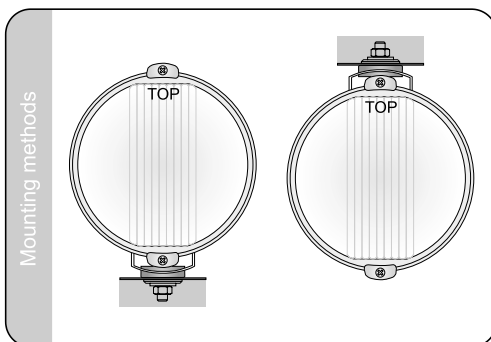

Other versions

2HO lamps with chrome bodies and parts.

The chrome version is galvanized with three coats of metal on ABS plastic body (Cu-10 μm, Ni-20 μm, Cr-1 μm).

Bulbs

Fit bulb type:
H3 12V 55W-100W or
H3 24V 70-100W
T4W 12V or 24V (BA9s cap)

Additional equipment

Some versions come with a full lens cover (cat. number A.25476) or with a stone guard (cat. number A.37600), which emphasize styling, extend working life and protect from accidental damage.

Replacement parts

Parking light bulb holder
- catalogue number A.05921.

Parameters

Watertightness IP55.
The driving light guide number which specifies the light's maximum candle power is 40 (it is about 200 lx within distance of 25 m).

Mounting methods

Can be mounted on a vehicle as vertically standing or pendent mounting.

Cat. number	Homolog. code	Light function			Lens colour		Housing		Accessories				Application		Mounting			Side			Packaging / pc		
		fog light	driving light	parking light	clear	blue	black	chrome-plated	bulb H3 12V	bulb H3 24V	stone guard	wire	universal	dedicated	bracket	bumper cavity	spoiler / front grill	right	left	right / left	blister pack	carton box	
2HO.14960	149	•	•		•		•					•	•	•						•		1	
2HO.15361	149	•	•		•		•					•	•	•						•		1	
2HO.35961	149	•	•		•		•					•	•	•						•		1	
2HO.15160	151		•	•	•		•					•	•	•						•		1	
2HO.15561	151		•	•	•		•					•	•	•						•		1	
2HO.35861	151		•	•	•		•					•	•	•						•		1	
2HO.40160	151		•	•		•		•				•	•	•						•		1	
2HO.40261	151		•	•		•		•				•	•	•						•		1	
2HO.40361	151		•	•		•		•				•	•	•						•		1	

Homologation code means identifier of certification number.

- headlamps
- additional lamps
- work lamps
- special lamps
- signalling lamps
- bicycle lamps
- accessories