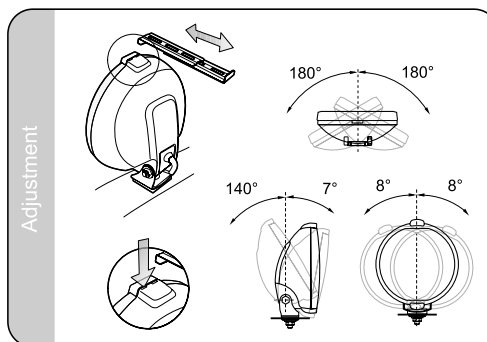

Other versions

2HO lamps with chrome bodies and parts.

The chrome version is galvanized with three coats of metal on ABS plastic body (Cu-10 μm, Ni-20 μm, Cr-1 μm).

Bulbs

Fit bulb type:
H3 12V 55W-100W or
H3 24V 70-100W
T4W 12V or 24V (BA9s cap)

Additional equipment

Some versions come with a full lens cover (cat. number A.25476) or with a stone guard (cat. number A.37600), which emphasize styling, extend working life and protect from accidental damage.

Replacement parts

Parking light bulb holder
- catalogue number A.05921.

Parameters

Watertightness IP55.
The driving light guide number which specifies the light's maximum candle power is 40 (it is about 200 lx within distance of 25 m).

Mounting methods

Can be mounted on a vehicle as vertically standing or pendent mounting.

Cat. number	Homolog. code	Light function			Lens colour		Housing		Accessories				Application		Mounting			Side			Packaging / pc		
		fog light	driving light	parking light	clear	blue	black	chrome-plated	bulb H3 12V	bulb H3 24V	stone guard	wire	universal	dedicated	bracket	bumper cavity	spoiler / front grill	right	left	right / left	blister pack	carton box	
2HO.14960	149	•	•		•		•					•	•	•						•		1	
2HO.15361	149	•	•		•		•					•	•	•						•		1	
2HO.35961	149	•	•		•		•					•	•	•						•		1	
2HO.15160	151		•	•	•		•					•	•	•						•		1	
2HO.15561	151		•	•	•		•					•	•	•						•		1	
2HO.35861	151		•	•	•		•					•	•	•						•		1	
2HO.40160	151		•	•		•		•				•	•	•						•		1	
2HO.40261	151		•	•		•		•				•	•	•						•		1	
2HO.40361	151		•	•		•		•				•	•	•						•		1	

Homologation code means identifier of certification number.

- headlamps
- additional lamps
- work lamps
- special lamps
- signalling lamps
- bicycle lamps
- accessories