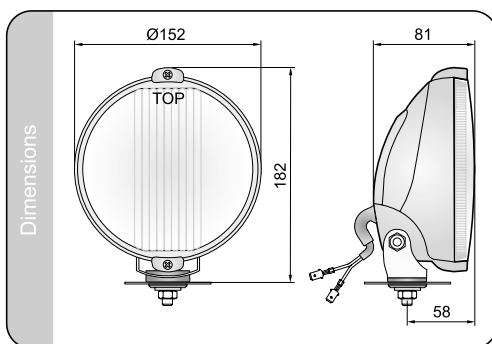

Lens colour

Driving lights are manufactured with clear or blue lens.

Additional features

Mounting and adjustment system permits easy and accurate 3D aiming. In chrome plating version the plastic grip is steel-reinforced.

Bulbs

Fit bulbs type:
H3 12V 55W or H3 24V 70W

Additional equipment

- Full lens cover - catalogue number A.25380
- Stone guard - catalogue number A.37700

Parameters

Watertightness IP55.
The driving light guide number which specifies the light's maximum candle power is 20 (it is about 100 lx within distance of 25 m).

Mounting methods

Can be mounted on a vehicle as vertically standing or pendent mounting.

Cat. number	Homologation code	Light function			Lens colour			Housing		Accessories				Application		Mounting			Side			Packaging / pc		
		fog light	driving light	parking light	clear	blue	black	chrome-plated	bulb H3 12V	bulb H3 24V	grill	wire	universal	dedicated	bracket	bumper cavity	spoiler / front grill	right	left	right / left	blister pack	carton box		
H03.17467	174	•			•		•					•	•						•		1			
H03.17868	174	•			•		•					•	•						•		1			
H03.36168	174	•			•		•					•	•						•		1			
H03.17477	174	•			•		•					•	•						•		1			
H03.17878	174	•			•		•					•	•						•		1			
H03.36178	174	•			•		•					•	•						•		1			
H03.17667	176		•				•					•	•						•		1			
H03.18068	176		•				•					•	•						•		1			
H03.36068	176		•				•					•	•						•		1			
H03.17687	176		•				•					•	•						•		1			
H03.18088	176		•				•					•	•						•		1			
H03.36088	176		•				•					•	•						•		1			
H03.17677	176		•				•					•	•						•		1			
H03.18078	176		•				•					•	•						•		1			
H03.36078	176		•				•					•	•						•		1			
H03.17697	176		•				•					•	•						•		1			
H03.18098	176		•				•					•	•						•		1			
H03.36098	176		•				•					•	•						•		1			

Homologation code means identifier of certification number.

- headlamps
- additional lamps
- work lamps
- special lamps
- signalling lamps
- bicycle lamps
- accessories