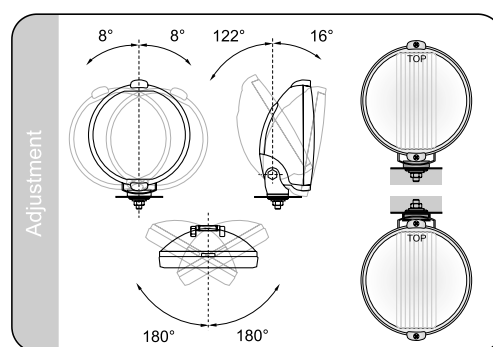

Lens colour

Driving lights are manufactured with clear or blue lens.

Additional features

Mounting and adjustment system permits easy and accurate 3D aiming. In chrome plating version the plastic grip is steel-reinforced.

Bulbs

Fit bulbs type:
H3 12V 55W or H3 24V 70W

Additional equipment

- Full lens cover - catalogue number A.25380
- Stone guard - catalogue number A.37700

Parameters

Watertightness IP55.
The driving light guide number which specifies the light's maximum candle power is 20 (it is about 100 lx within distance of 25 m).

Mounting methods

Can be mounted on a vehicle as vertically standing or pendent mounting.

Cat. number	Homologation code	Light function			Lens colour			Housing		Accessories				Application		Mounting			Side			Packaging / pc		
		fog light	driving light	parking light	clear	blue	black	chrome-plated	bulb H3 12V	bulb H3 24V	grill	wire	universal	dedicated	bracket	bumper cavity	spoiler / front grill	right	left	right / left	blister pack	carton box		
H03.17467	174	•			•		•					•	•						•		1			
H03.17868	174	•			•		•					•	•						•		1			
H03.36168	174	•			•		•					•	•						•		1			
H03.17477	174	•			•		•					•	•						•		1			
H03.17878	174	•			•		•					•	•						•		1			
H03.36178	174	•			•		•					•	•						•		1			
H03.17667	176		•				•					•	•						•		1			
H03.18068	176		•				•					•	•						•		1			
H03.36068	176		•				•					•	•						•		1			
H03.17687	176		•				•					•	•						•		1			
H03.18088	176		•				•					•	•						•		1			
H03.36088	176		•				•					•	•						•		1			
H03.17677	176		•				•					•	•						•		1			
H03.18078	176		•				•					•	•						•		1			
H03.36078	176		•				•					•	•						•		1			
H03.17697	176		•				•					•	•						•		1			
H03.18098	176		•				•					•	•						•		1			
H03.36098	176		•				•					•	•						•		1			

Homologation code means identifier of certification number.

- headlamps
- additional lamps
- work lamps
- special lamps
- signalling lamps
- bicycle lamps
- accessories