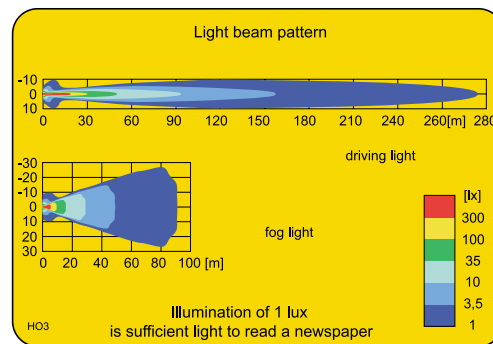

Lens colour

Driving lights are manufactured with clear or blue lens.

Additional features

Mounting and adjustment system permits easy and accurate 3D aiming. In chrome plating version the plastic grip is steel-reinforced.

Bulbs

Fit bulbs type:
H3 12V 55W or H3 24V 70W

Additional equipment

- Full lens cover - catalogue number A.25380
- Stone guard - catalogue number A.37700

Parameters

Watertightness IP55.
The driving light guide number which specifies the light's maximum candle power is 20 (it is about 100 lx within distance of 25 m).

Mounting methods

Can be mounted on a vehicle as vertically standing or pendent mounting.

Cat. number	Homologation code	Light function			Lens colour			Housing		Accessories				Application		Mounting			Side			Packaging / pc		
		fog light	driving light	parking light	clear	blue	black	chrome-plated	bulb H3 12V	bulb H3 24V	grill	wire	universal	dedicated	bracket	bumper cavity	spoiler / front grill	right	left	right / left	blister pack	carton box		
H03.17467	174	•			•		•					•	•						•		1			
H03.17868	174	•			•		•					•	•						•		1			
H03.36168	174	•			•		•					•	•						•		1			
H03.17477	174	•			•		•					•	•						•		1			
H03.17878	174	•			•		•					•	•						•		1			
H03.36178	174	•			•		•					•	•						•		1			
H03.17667	176		•				•					•	•						•		1			
H03.18068	176		•				•					•	•						•		1			
H03.36068	176		•				•					•	•						•		1			
H03.17687	176		•				•					•	•						•		1			
H03.18088	176		•				•					•	•						•		1			
H03.36088	176		•				•					•	•						•		1			
H03.17677	176		•				•					•	•						•		1			
H03.18078	176		•				•					•	•						•		1			
H03.36078	176		•				•					•	•						•		1			
H03.17697	176		•				•					•	•						•		1			
H03.18098	176		•				•					•	•						•		1			
H03.36098	176		•				•					•	•						•		1			

Homologation code means identifier of certification number.

- headlamps
- additional lamps
- work lamps
- special lamps
- signalling lamps
- bicycle lamps
- accessories