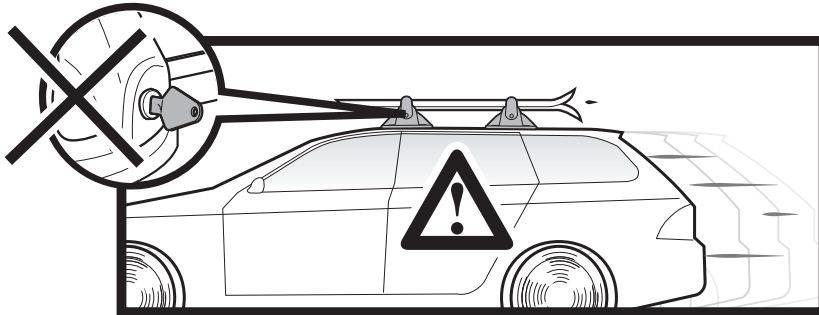

Cod. Art.	000007800000	100021700001	Data	21/06/2013	EL	Approvata da	AS